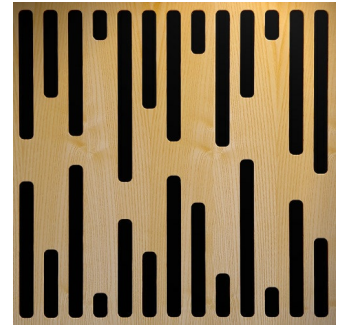

The latest addition to the Pro Audio and studio range.

Orion brings the distinct design of our flagship Logan diffuser to new horizons. An array of Orion absorbers create areas with a distinct acoustic response, each calibrated to work at a certain frequency range.

Using these Helmholtz-style absorption techniques boosts mid-low and mid range absorption, whilst the open areas of the panel are enough to guarantee high-frequency absorption. Orion is a great technical product, designed for the studio world, where each surface is critical - making sure that you get the best out of your studio. Orion's performance begins at 315 Hz and offers effective and even absorption up to 3150 Hz.

- Orion is an impressive combination of unique Artnovion acoustic design with high performance acoustical cores.

- Orion absorber panels can be effortlessly installed on walls or ceilings.

Product finishes

(FG - LW) Lacquered Wood Finishes

(FG - NW) Natural Wood Finishes

Orion W - Absorber

Wooden Absorber

Purpose

- Sweet spot sound field distribution
- RT reduction

Recommended for

- Control Room
- Recording Room
- Home Studio
- Broadcast Studio
- Vocal Booth
- Drum Room

Fixing Systems

Wall & Ceiling

+ FixArt Clip

+ GlueArt 2.0

+ Instant Fix Kit

+ FixArt - Tube

Add-ons

+ FixArt Connect

+ FixArt Tube Lock

+ M6 Screw Thread receiver - Add-on

+ Fabric side cover kit

Mobile

+ Kit Mobile Wall