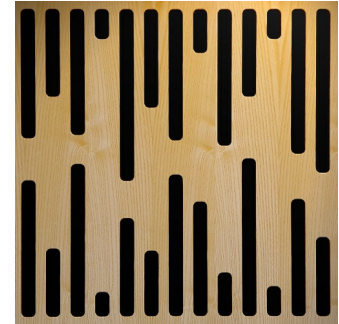

Performance

Technical Information

Features

Type:
Acoustic Absorber
Absorption range: 315 Hz to 3150 Hz

Acoustic Class: C | (α_w) = 0,75

Available fire rate:
FG | Furniture Grade

- Materials:
- Natural wood | Lacquered HMDF
 - Acoustic fabric
 - Marine grade plywood structural frame
 - Calibrated cell acoustic foam (Rear panels' air cavities)

Four M6 Screw Thread receiver included on each panel.

Dimensions:

FG - LW | 595x595x55mm | 1.78 Kg
FG - NW | 595x595x55mm | 1.87 Kg

The latest addition to the Pro Audio and studio range.

Orion brings the distinct design of our flagship Logan diffuser to new horizons. An array of Orion absorbers create areas with a distinct acoustic response, each calibrated to work at a certain frequency range.

Using these Helmholtz-style absorption techniques boosts mid-low and mid range absorption, whilst the open areas of the panel are enough to guarantee high-frequency absorption. Orion is a great technical product, designed for the studio world, where each surface is critical - making sure that you get the best out of your studio. Orion's performance begins at 315 Hz and offers effective and even absorption up to 3150 Hz.